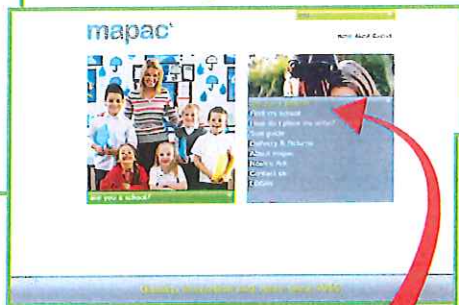

# How to order school uniform online?

Step 1 ~

Go to [www.mapac.com](http://www.mapac.com)

Click 'Education'

Step 2 ~

Click 'are you a parent' and then 'find my school'

Step 3 ~

Click the 'find my school' tab and find your schools unique online shop